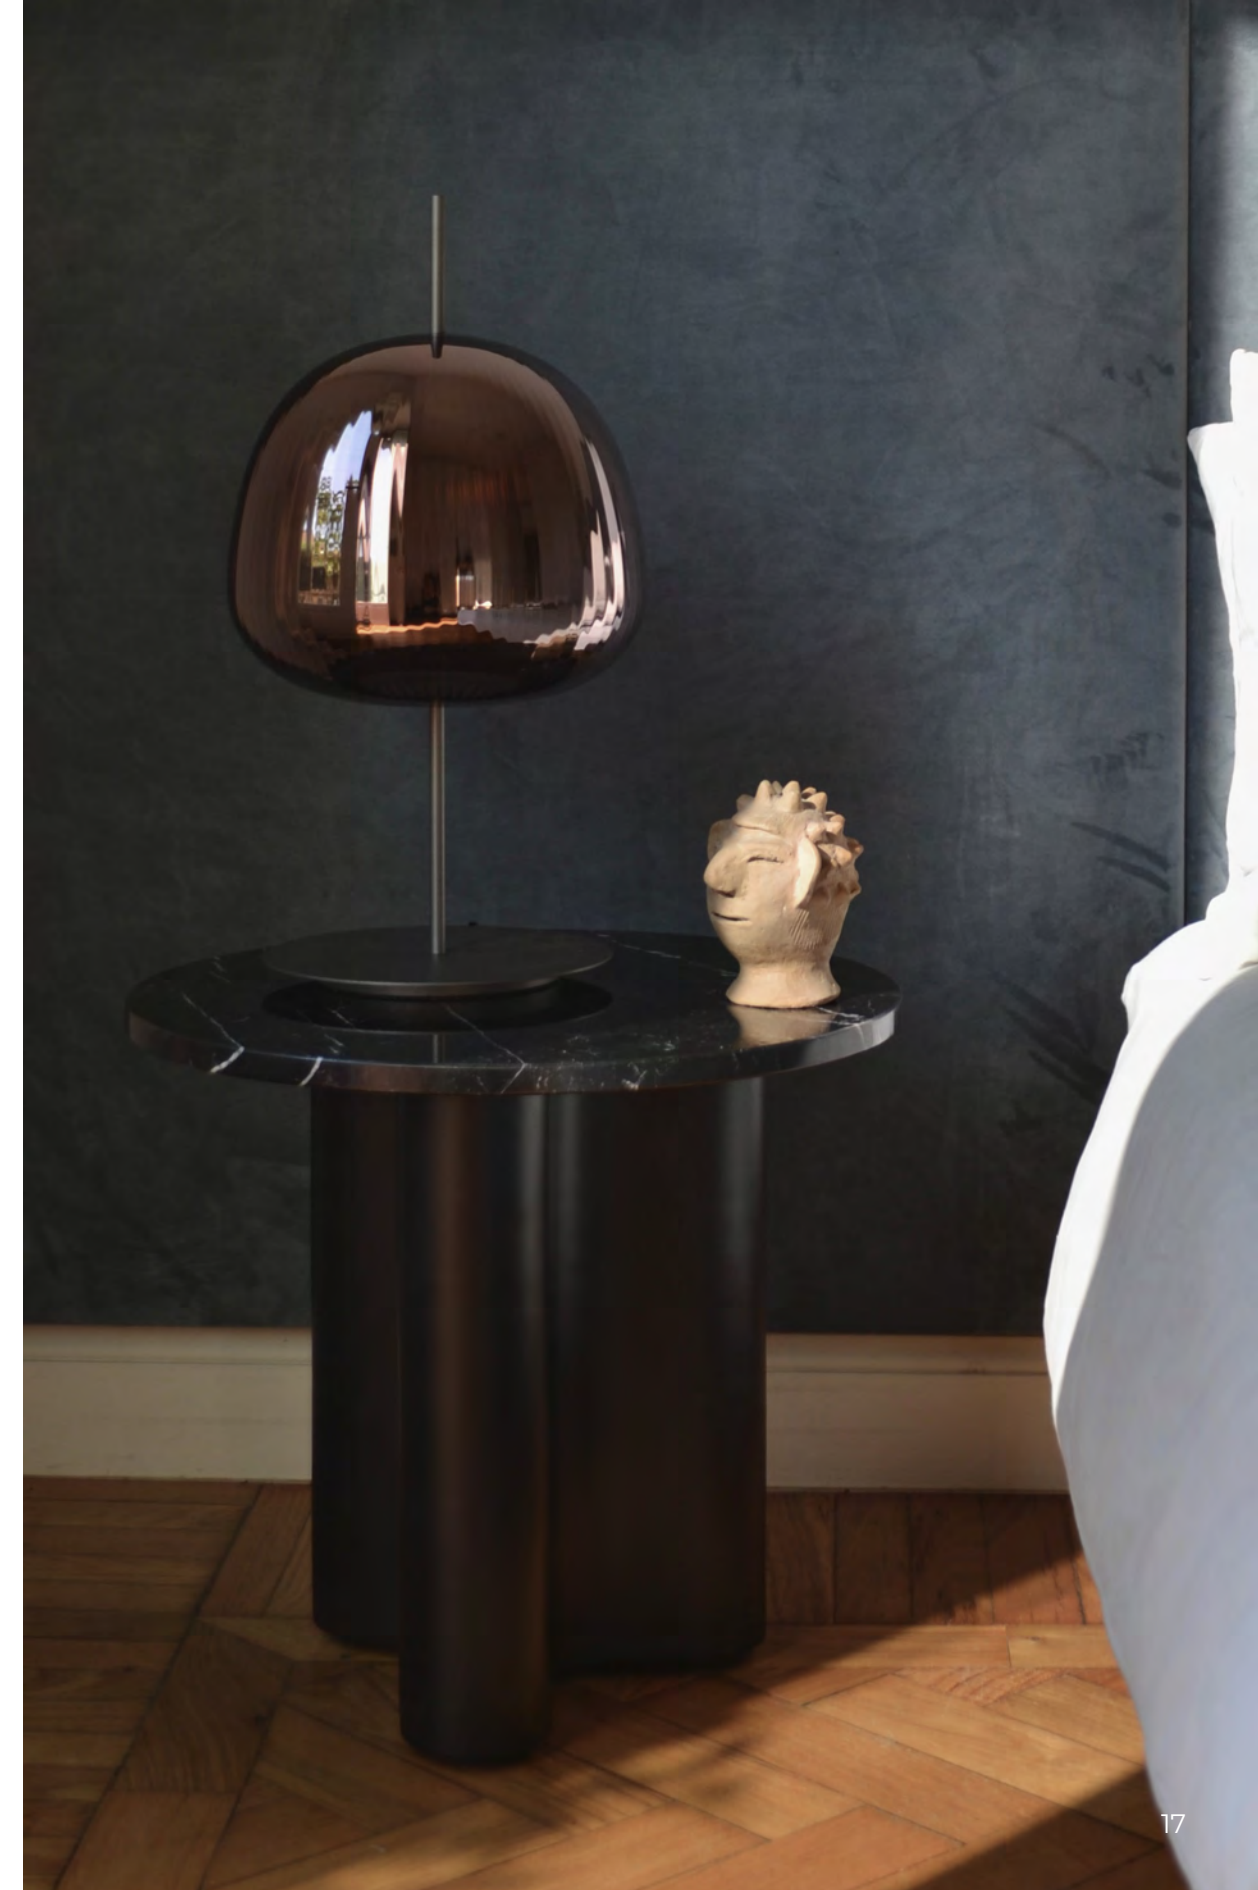

comodino
bedside table
Ø50
H45

altre misure su richiesta.
more dimensions on request.