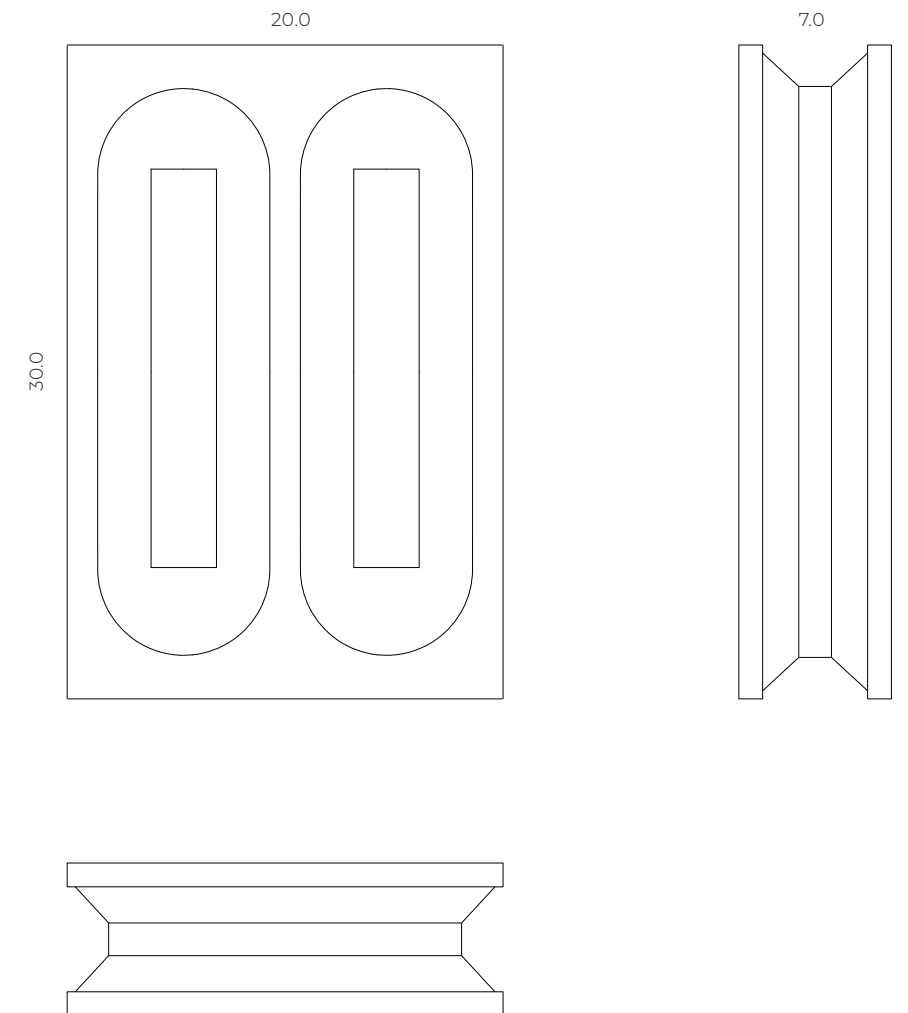

tecnic technical drawings

elemento modulare caterina screen block caterina

cod.CBG005.00
gesso ceramico
ceramic plaster