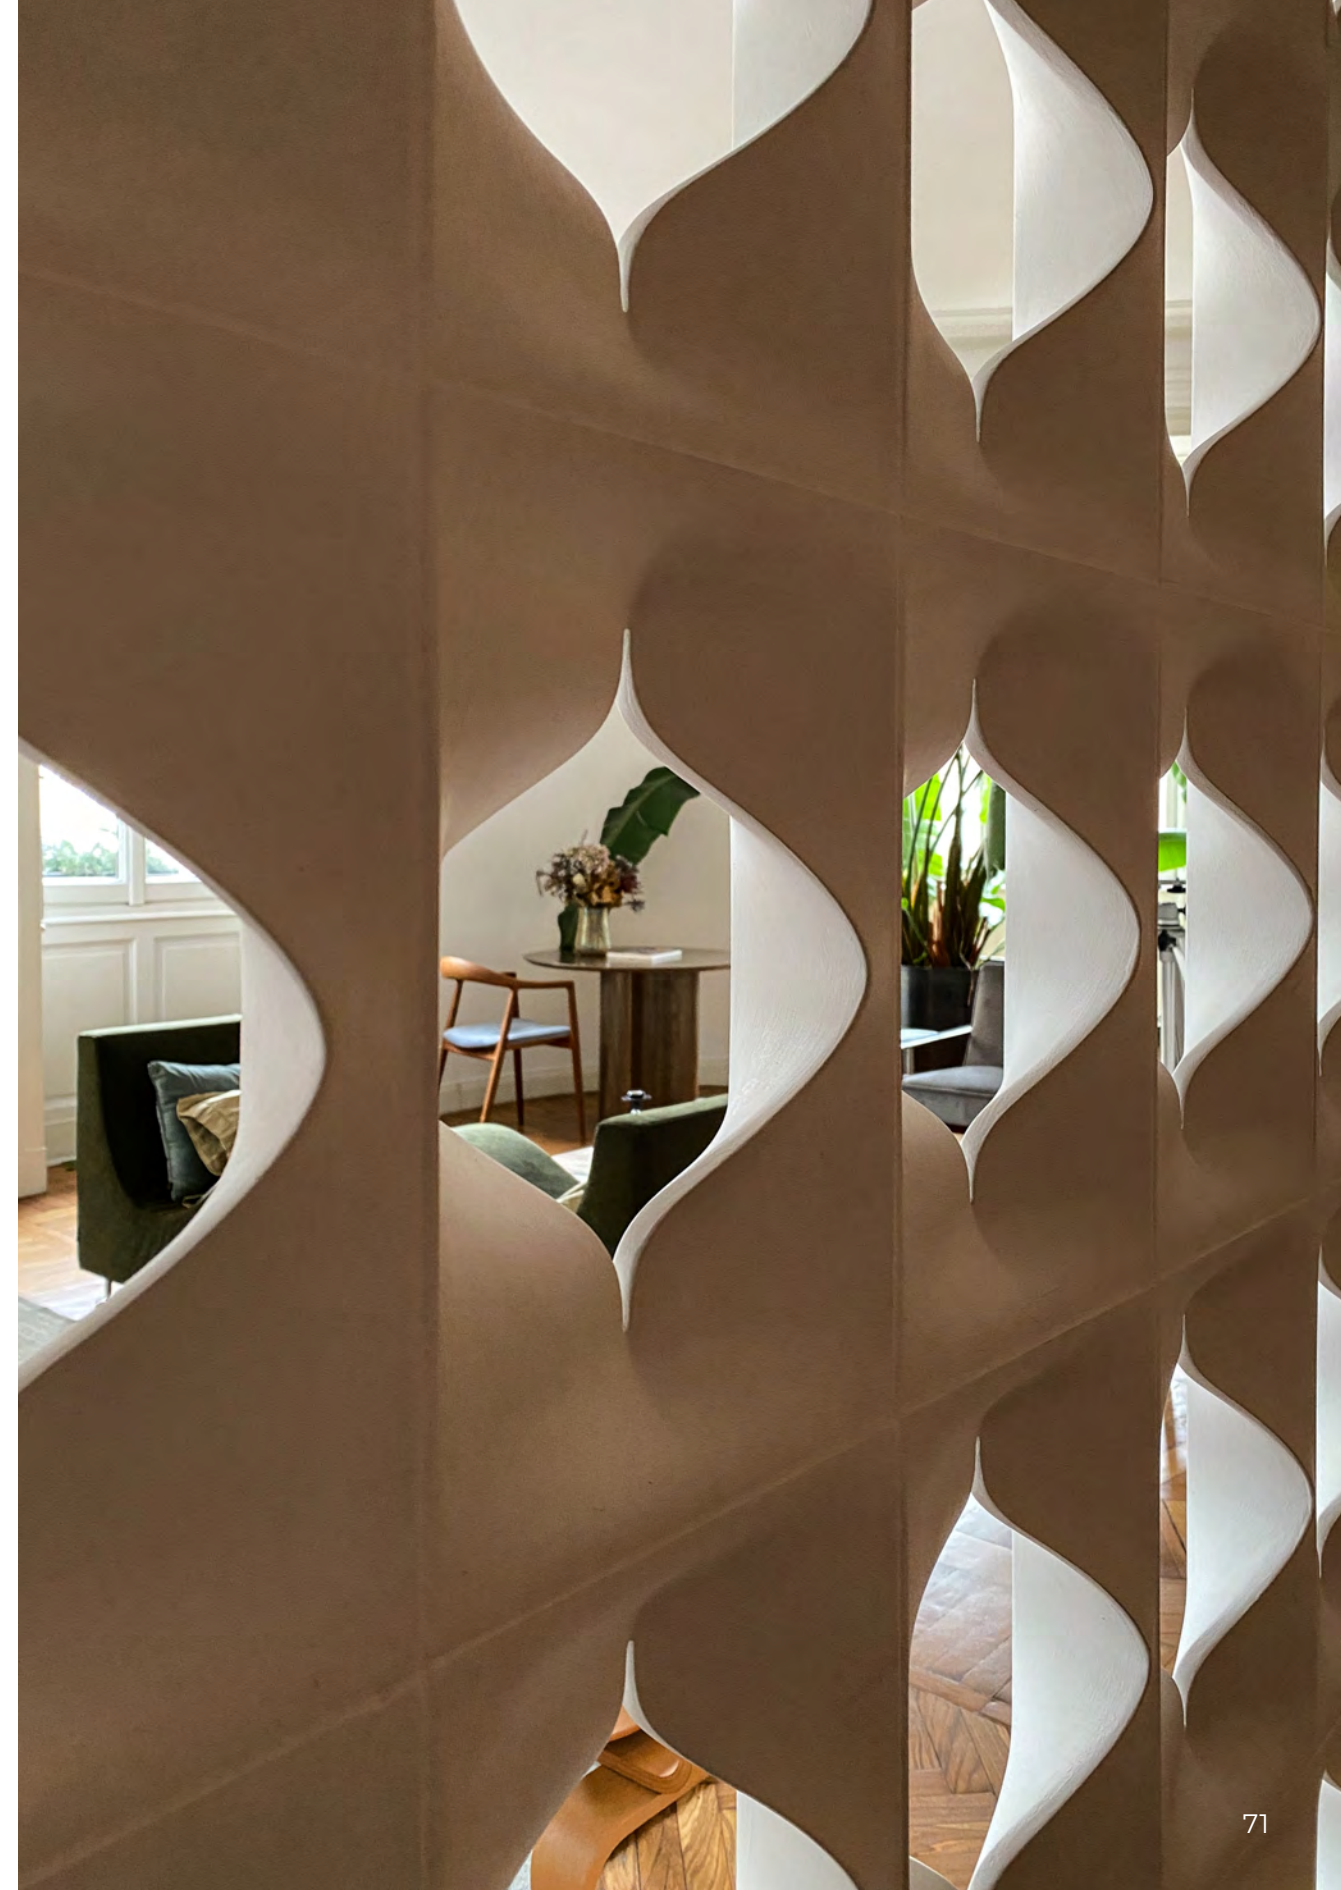

screen block made of ceramic plaster, cobogò translates a typical element belonging to the brazilian architectural shapes of 50's with a new material and a milanese inspiration.

leone
30x20x7 cm

tecnic
technical drawings