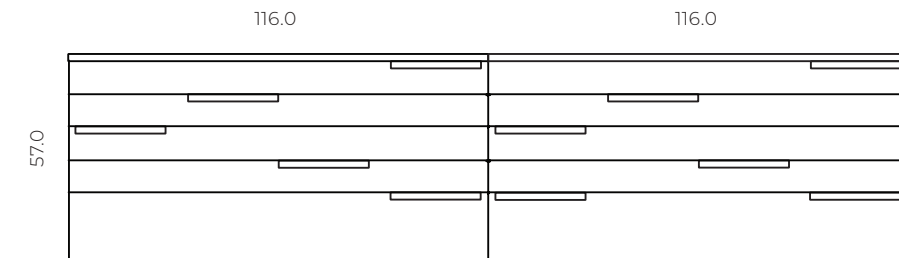

madia sospesa da soggiorno con top in basaltina
suspended cabinet for livingroom with basaltine top

116 x 50 x 57

cod. MDB.004 legno massello di olmo - 3 cassetti
elm solid wood - 3 drawers

cod. MDB.008 legno massello di olmo - 1 cassetto + ribalta
elm solid wood - 1 drawer + flap